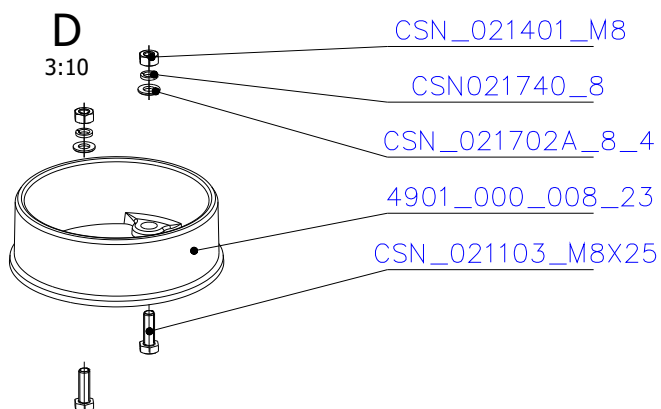

SCAN 5006 FL

SPARE PARTS

Spare parts 5006 FL

Spare part no.	Market name	Scan M3no.	Romotop no.
1	Screw assortment for SC 5000 series	12061534	-
2	Grate	50052738	174A_2000_011
3	Chamotte chamber set FL	50059049	206L_2010_001
4	Handle set	50061498	-
5	Front glass 4x478x402	50059029	632_999_478_402
6	Side glass 4x304x402	50052726	632_999_304_402
7	Glass sealing 15x4 mm, type 7226/5/0/0 - black	50052729	341_414_015_004
8	Door gasket diam. 12 mm, type 84204/3/0/0 - grey	50052731	341_414_012_616

SCAN 5006 FL

SPARE PARTS

SCAN 5006 FL

SPARE PARTS

E
2:5

D
3:10

SCAN 5006 FL

SPARE PARTS

SCAN 5006 FL

SPARE PARTS

SCAN 5006 FL

SPARE PARTS

SCAN 5006 FL

SPARE PARTS