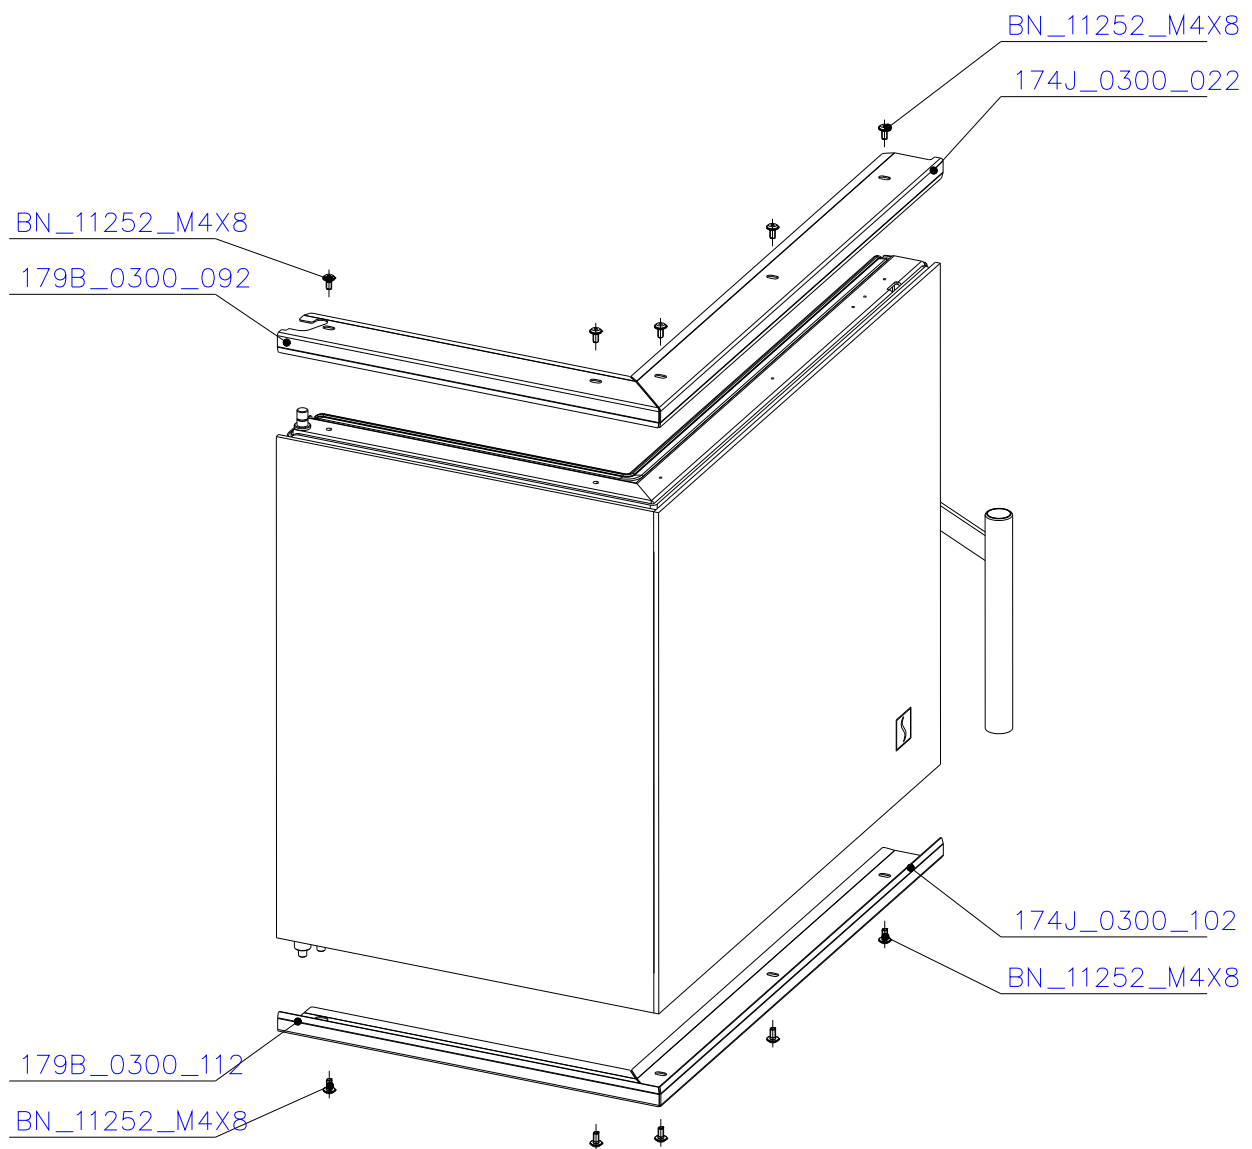

SCAN 5006 FL

SPARE PARTS

Spare parts 5006 FL

Spare part no.	Market name	Scan M3no.	Romotop no.
1	Screw assortment for SC 5000 series	12061534	-
2	Grate	50052738	174A_2000_011
3	Chamotte chamber set FL	50059049	206L_2010_001
4	Handle set	50061498	-
5	Front glass 4x478x402	50059029	632_999_478_402
6	Side glass 4x304x402	50052726	632_999_304_402
7	Glass sealing 15x4 mm, type 7226/5/0/0 - black	50052729	341_414_015_004
8	Door gasket diam. 12 mm, type 84204/3/0/0 - grey	50052731	341_414_012_616

SCAN 5006 FL

SPARE PARTS

SCAN 5006 FL

SPARE PARTS

E
2:5

D
3:10

SCAN 5006 FL

SPARE PARTS

SCAN 5006 FL

SPARE PARTS

SCAN 5006 FL

SPARE PARTS

SCAN 5006 FL

SPARE PARTS