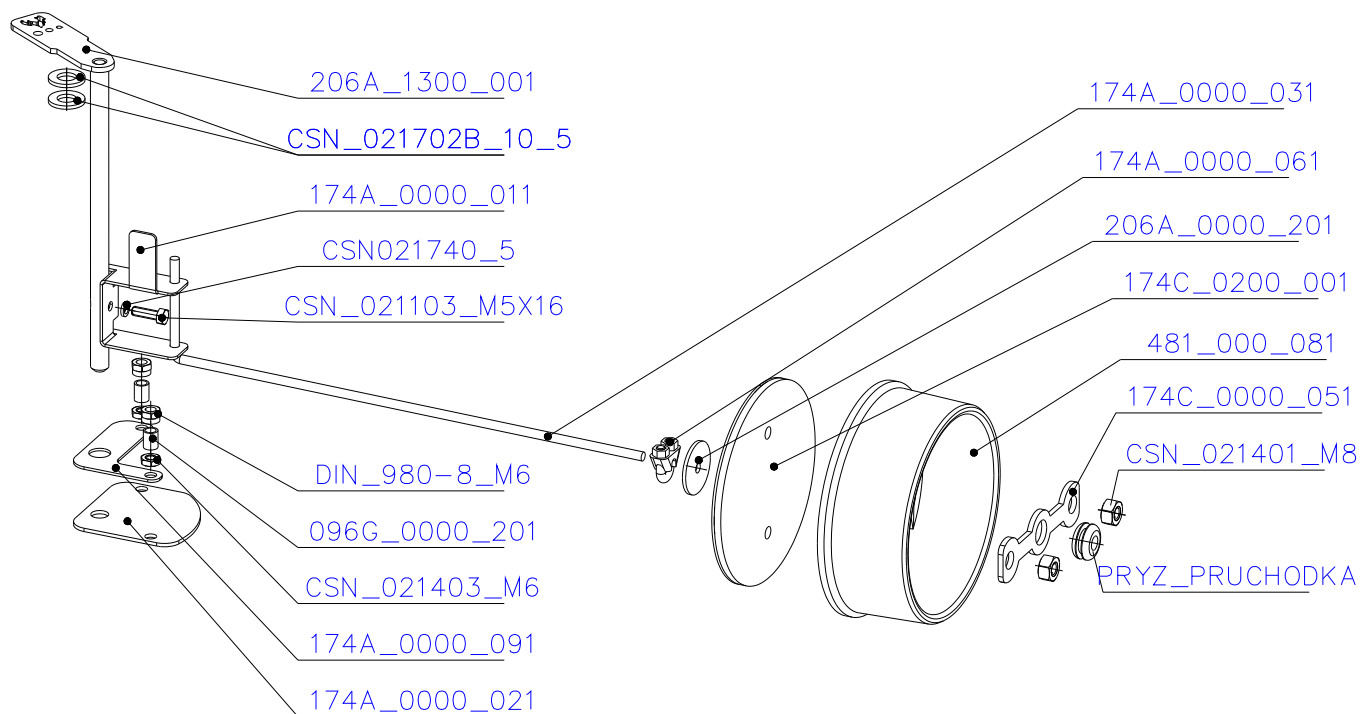

SCAN 5006 FL

SPARE PARTS

Spare parts 5006 FL

Spare part no.	Market name	Scan M3no.	Romotop no.
1	Screw assortment for SC 5000 series	12061534	-
2	Grate	50052738	174A_2000_011
3	Chamotte chamber set FL	50059049	206L_2010_001
4	Handle set	50061498	-
5	Front glass 4x478x402	50059029	632_999_478_402
6	Side glass 4x304x402	50052726	632_999_304_402
7	Glass sealing 15x4 mm, type 7226/5/0/0 - black	50052729	341_414_015_004
8	Door gasket diam. 12 mm, type 84204/3/0/0 - grey	50052731	341_414_012_616

SCAN 5006 FL

SPARE PARTS

SCAN 5006 FL

SPARE PARTS

E
2:5

D
3:10

SCAN 5006 FL

SPARE PARTS

SCAN 5006 FL

SPARE PARTS

SCAN 5006 FL

SPARE PARTS

SCAN 5006 FL

SPARE PARTS