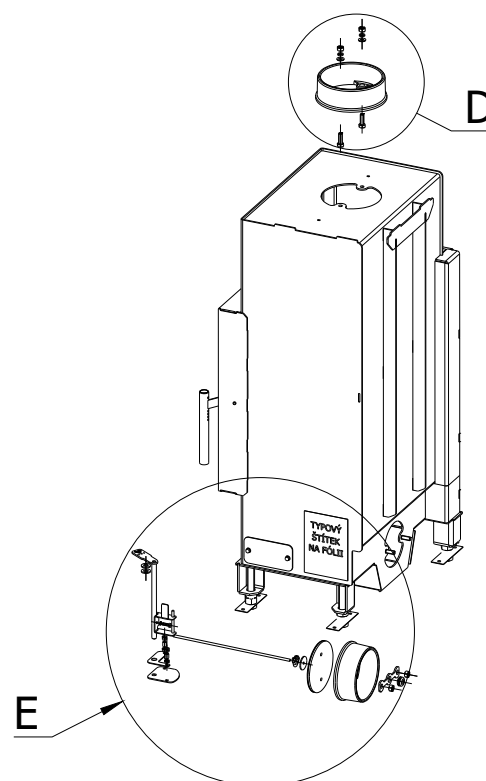

SCAN 5006 FL

SPARE PARTS

Spare parts 5006 FL

Spare part no.	Market name	Scan M3no.	Romotop no.
1	Screw assortment for SC 5000 series	12061534	-
2	Grate	50052738	174A_2000_011
3	Chamotte chamber set FL	50059049	206L_2010_001
4	Handle set	50061498	-
5	Front glass 4x478x402	50059029	632_999_478_402
6	Side glass 4x304x402	50052726	632_999_304_402
7	Glass sealing 15x4 mm, type 7226/5/0/0 - black	50052729	341_414_015_004
8	Door gasket diam. 12 mm, type 84204/3/0/0 - grey	50052731	341_414_012_616

SCAN 5006 FL

SPARE PARTS

SCAN 5006 FL

SPARE PARTS

E
2:5

D
3:10

SCAN 5006 FL

SPARE PARTS