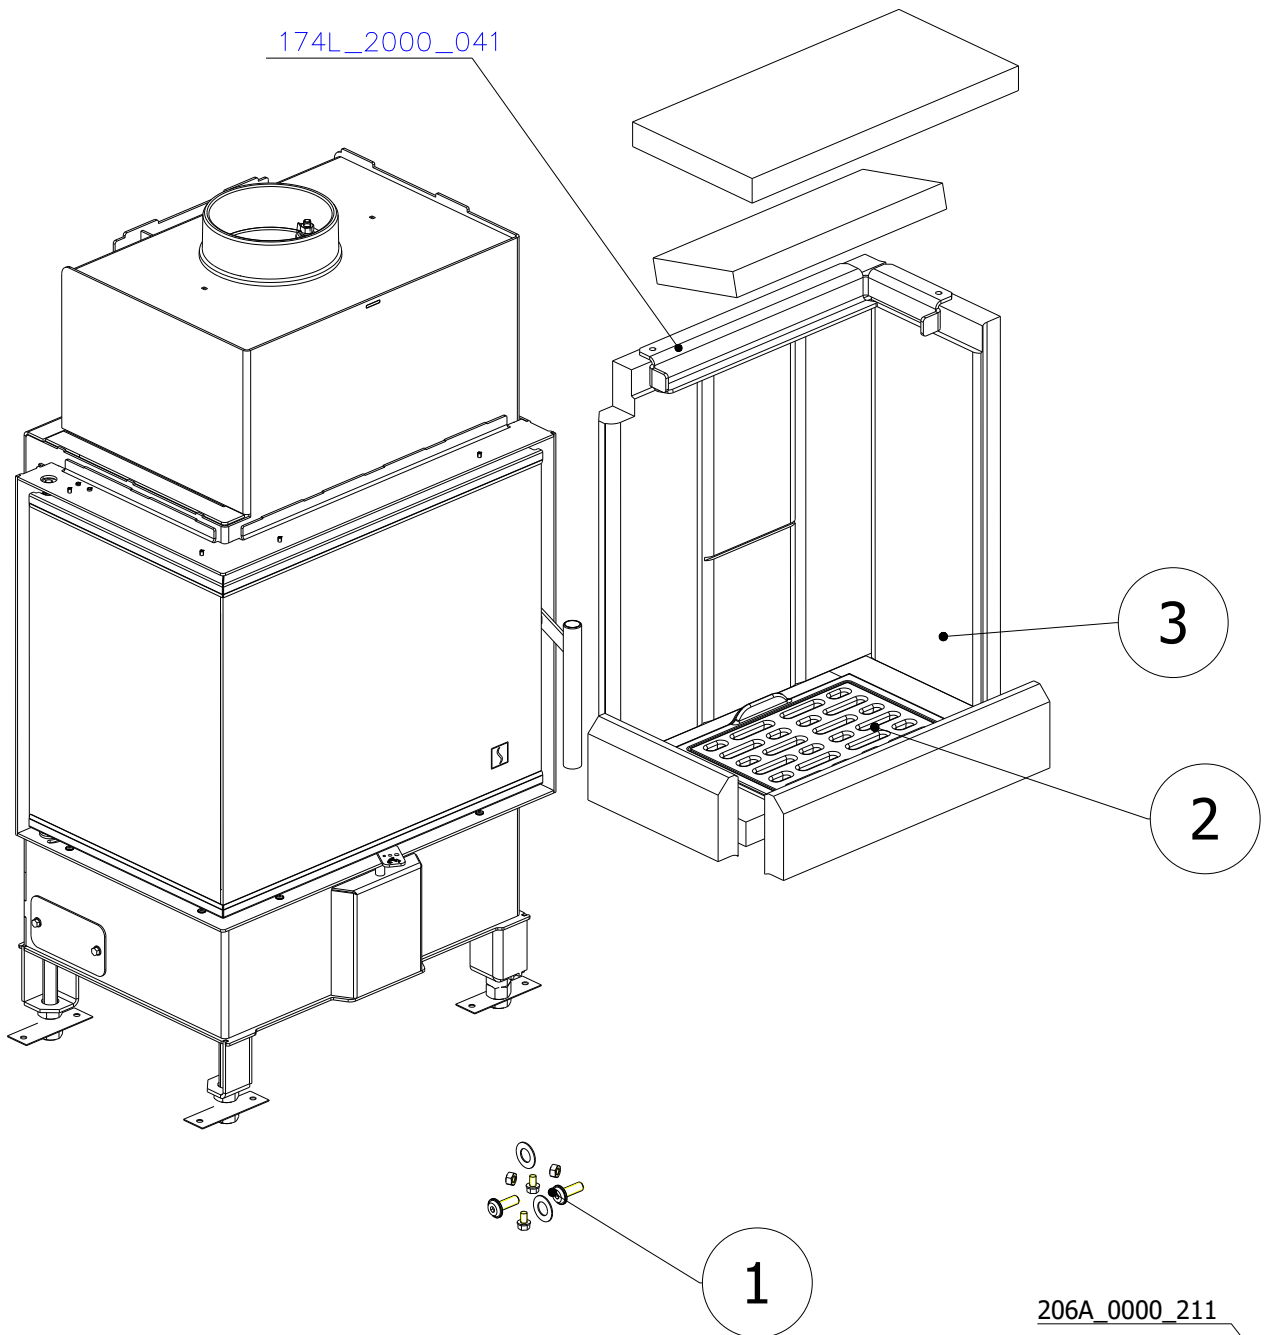

SCAN 5006 FL

SPARE PARTS

Spare parts 5006 FL

Spare part no.	Market name	Scan M3no.	Romotop no.
1	Screw assortment for SC 5000 series	12061534	-
2	Grate	50052738	174A_2000_011
3	Chamotte chamber set FL	50059049	206L_2010_001
4	Handle set	50061498	-
5	Front glass 4x478x402	50059029	632_999_478_402
6	Side glass 4x304x402	50052726	632_999_304_402
7	Glass sealing 15x4 mm, type 7226/5/0/0 - black	50052729	341_414_015_004
8	Door gasket diam. 12 mm, type 84204/3/0/0 - grey	50052731	341_414_012_616

SCAN 5006 FL

SPARE PARTS

SCAN 5006 FL

SPARE PARTS

E
2:5

D
3:10

SCAN 5006 FL

SPARE PARTS

SCAN 5006 FL

SPARE PARTS

SCAN 5006 FL

SPARE PARTS

SCAN 5006 FL

SPARE PARTS