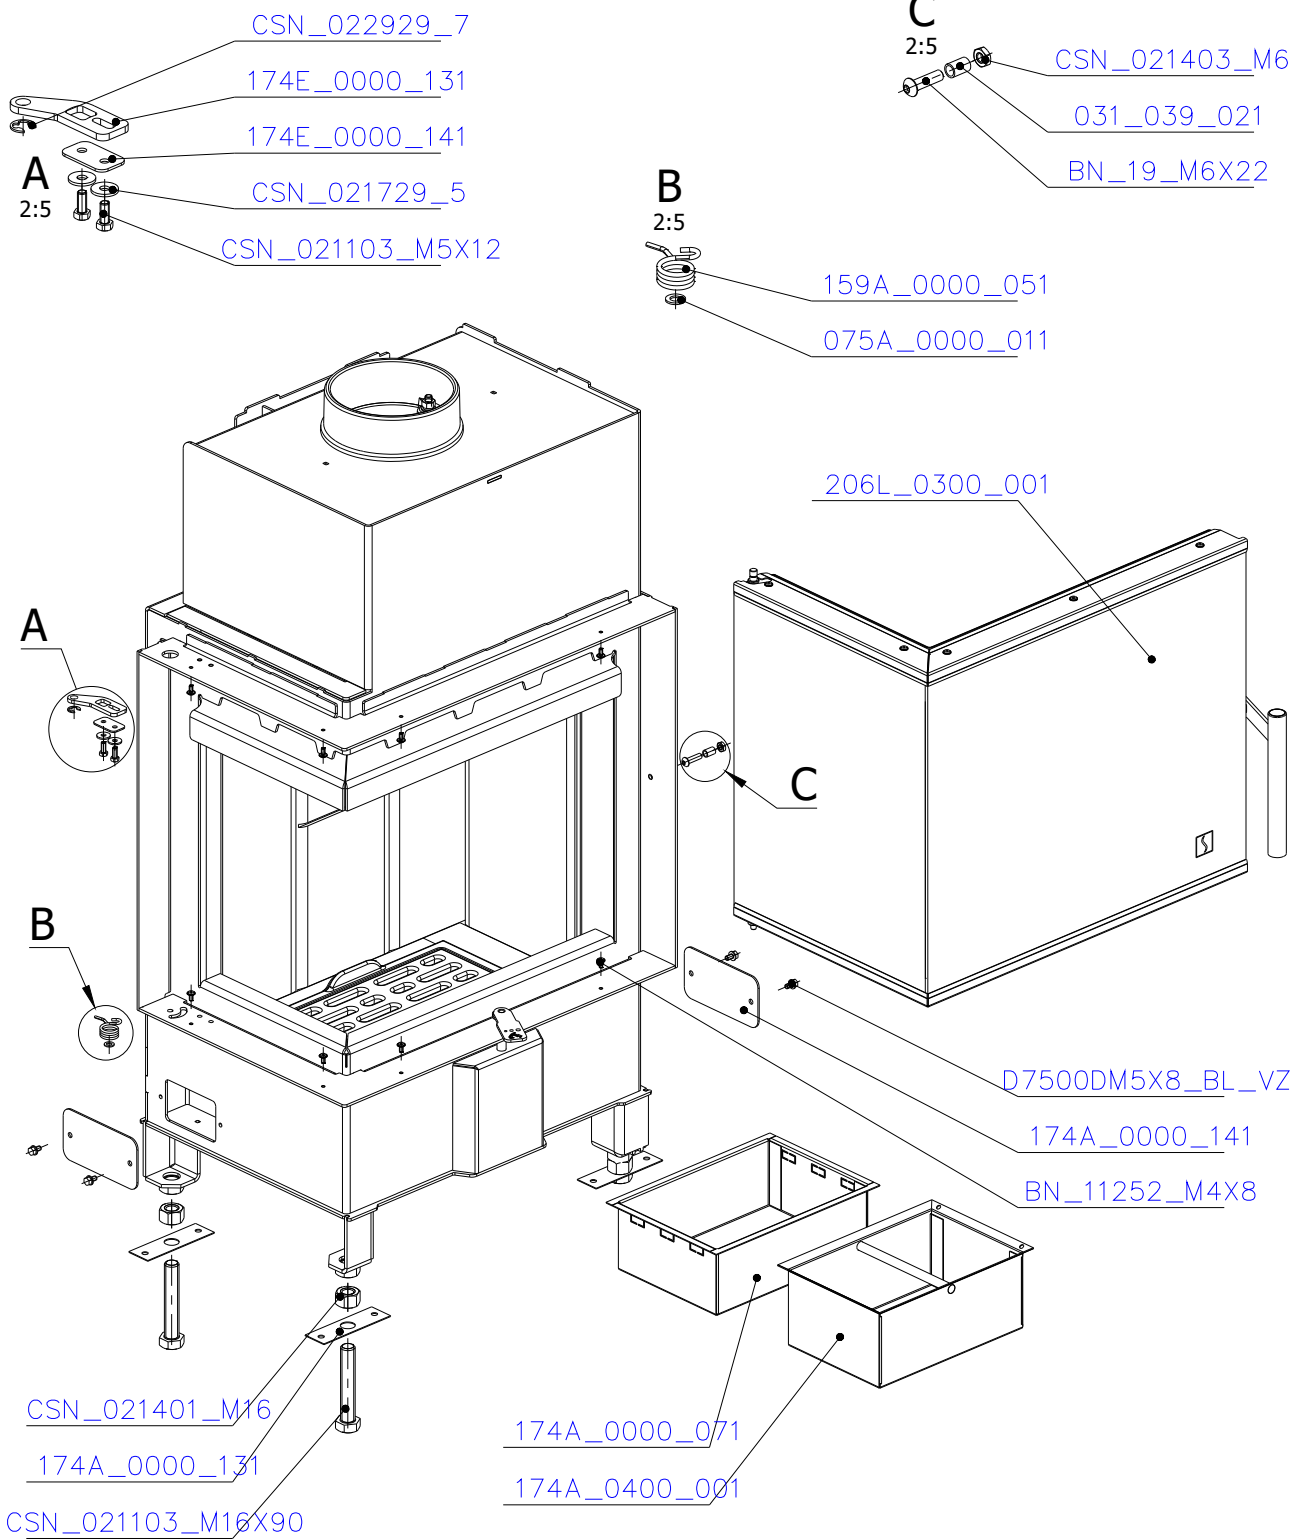

SCAN 5006 FL

SPARE PARTS

Spare parts 5006 FL

Spare part no.	Market name	Scan M3no.	Romotop no.
1	Screw assortment for SC 5000 series	12061534	-
2	Grate	50052738	174A_2000_011
3	Chamotte chamber set FL	50059049	206L_2010_001
4	Handle set	50061498	-
5	Front glass 4x478x402	50059029	632_999_478_402
6	Side glass 4x304x402	50052726	632_999_304_402
7	Glass sealing 15x4 mm, type 7226/5/0/0 - black	50052729	341_414_015_004
8	Door gasket diam. 12 mm, type 84204/3/0/0 - grey	50052731	341_414_012_616

SCAN 5006 FL

SPARE PARTS

SCAN 5006 FL

SPARE PARTS

E
2:5

D
3:10

SCAN 5006 FL

SPARE PARTS

SCAN 5006 FL

SPARE PARTS

SCAN 5006 FL

SPARE PARTS

SCAN 5006 FL

SPARE PARTS