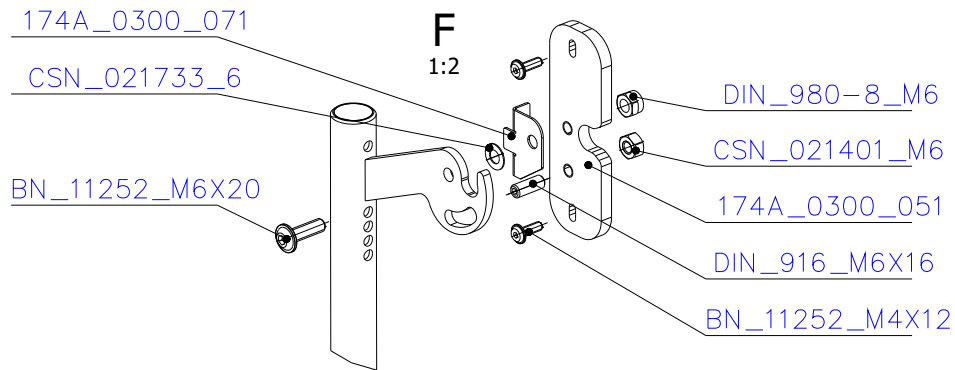

SCAN 5006 FL

SPARE PARTS

Spare parts 5006 FL

Spare part no.	Market name	Scan M3no.	Romotop no.
1	Screw assortment for SC 5000 series	12061534	-
2	Grate	50052738	174A_2000_011
3	Chamotte chamber set FL	50059049	206L_2010_001
4	Handle set	50061498	-
5	Front glass 4x478x402	50059029	632_999_478_402
6	Side glass 4x304x402	50052726	632_999_304_402
7	Glass sealing 15x4 mm, type 7226/5/0/0 - black	50052729	341_414_015_004
8	Door gasket diam. 12 mm, type 84204/3/0/0 - grey	50052731	341_414_012_616

SCAN 5006 FL

SPARE PARTS

SCAN 5006 FL

SPARE PARTS

E
2:5

D
3:10

SCAN 5006 FL

SPARE PARTS

SCAN 5006 FL

SPARE PARTS

SCAN 5006 FL

SPARE PARTS

SCAN 5006 FL

SPARE PARTS