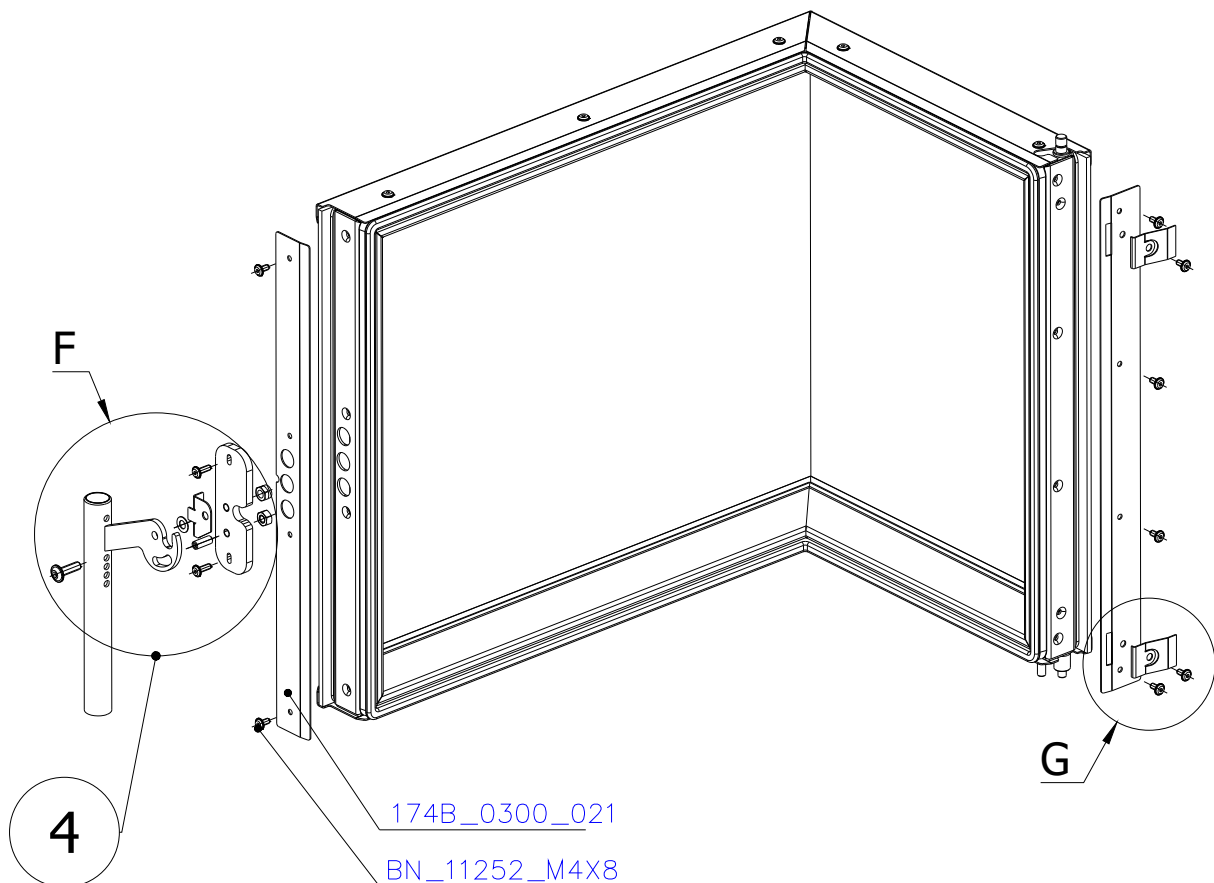

SCAN 5006 FL

SPARE PARTS