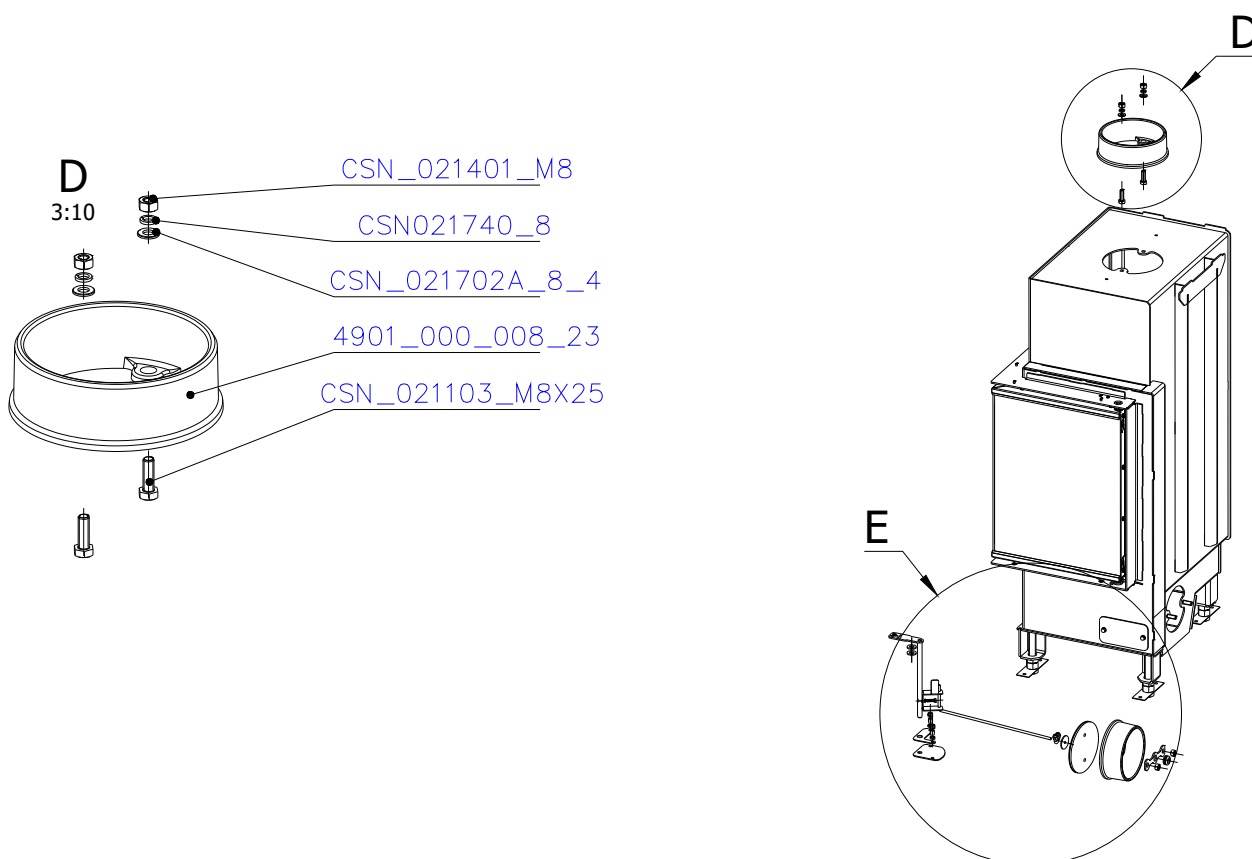

SCAN 5006 FR

SPARE PARTS

Spare parts 5006 FR

Spare part no.	Market name	Scan M3no.	Romotop no.
1	Screw assortment for SC 5000 series	12061534	-
2	Grate	50052738	174A_2000_011
3	Chamotte chamber set FR	50059050	206K_2010_001
4	Handle set	50061498	-
5	Front glass 4x478x402	50059029	632_999_478_402
6	Side glass 4x304x402	50052726	632_999_304_402
7	Glass sealing 15x4 mm, type 7226/5/0/0 - black	50052729	341_414_015_004
8	Door gasket diam. 12 mm, type 84204/3/0/0 - grey	50052731	341_414_012_616

SCAN 5006 FR

SPARE PARTS

SCAN 5006 FR

SPARE PARTS

SCAN 5006 FR

SPARE PARTS

SCAN 5006 FR

SPARE PARTS

SCAN 5006 FR

SPARE PARTS

SCAN 5006 FR

SPARE PARTS