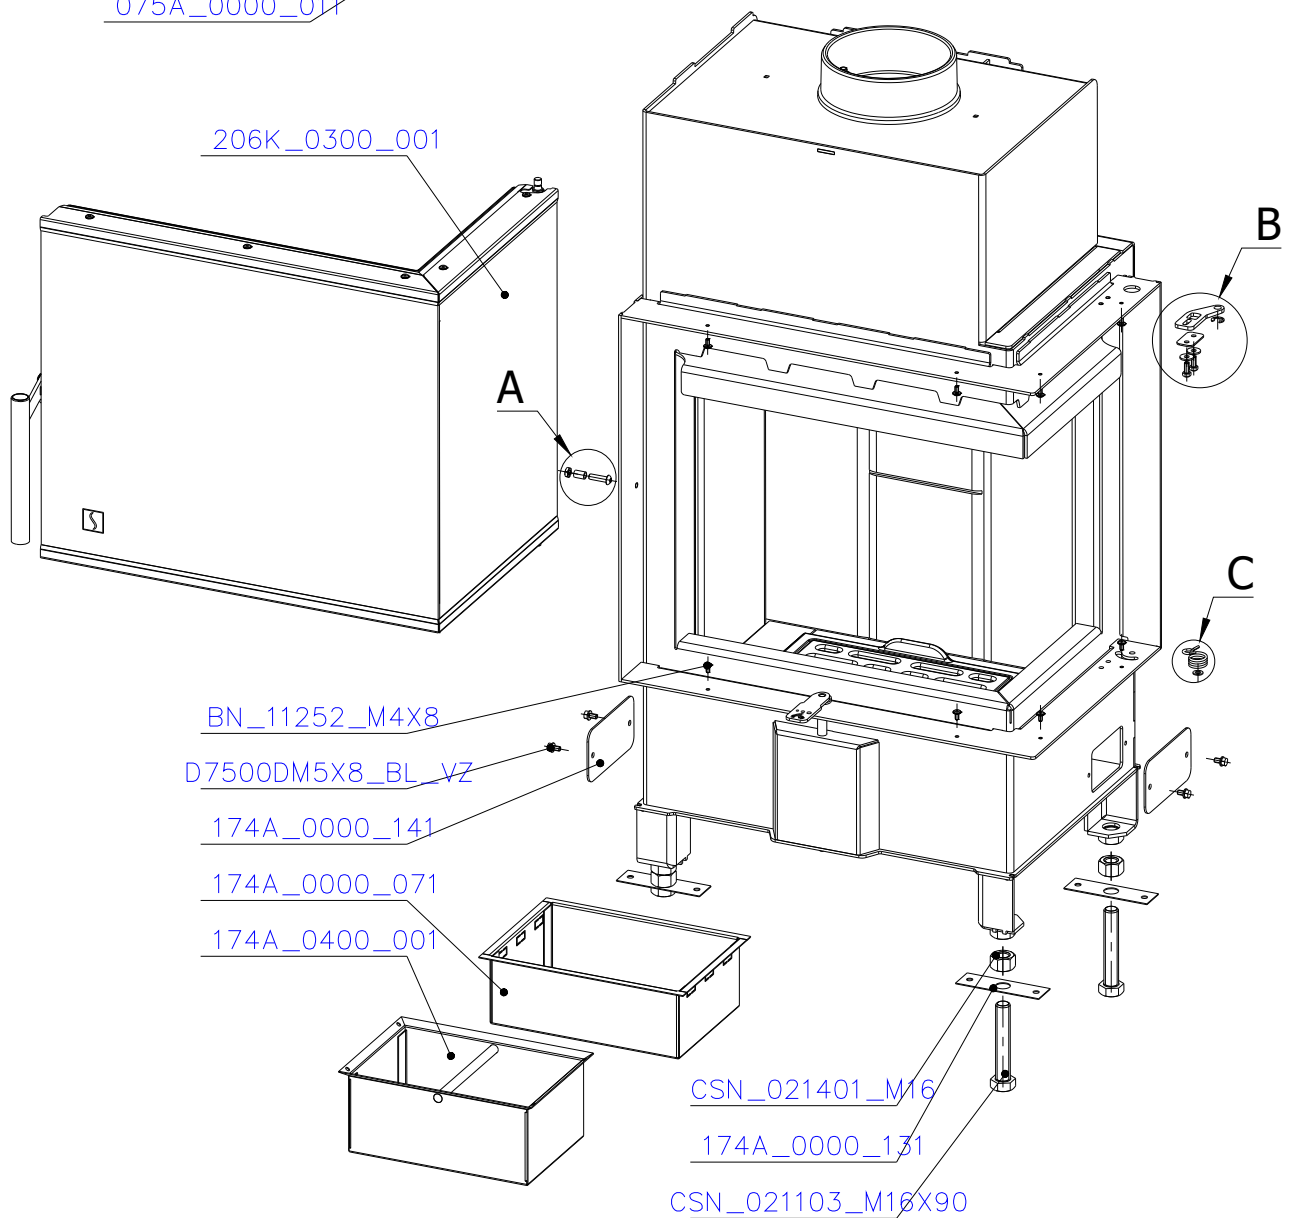

SCAN 5006 FR

SPARE PARTS

Spare parts 5006 FR

Spare part no.	Market name	Scan M3no.	Romotop no.
1	Screw assortment for SC 5000 series	12061534	-
2	Grate	50052738	174A_2000_011
3	Chamotte chamber set FR	50059050	206K_2010_001
4	Handle set	50061498	-
5	Front glass 4x478x402	50059029	632_999_478_402
6	Side glass 4x304x402	50052726	632_999_304_402
7	Glass sealing 15x4 mm, type 7226/5/0/0 - black	50052729	341_414_015_004
8	Door gasket diam. 12 mm, type 84204/3/0/0 - grey	50052731	341_414_012_616

SCAN 5006 FR

SPARE PARTS

SCAN 5006 FR

SPARE PARTS

SCAN 5006 FR

SPARE PARTS

SCAN 5006 FR

SPARE PARTS

SCAN 5006 FR

SPARE PARTS

SCAN 5006 FR

SPARE PARTS