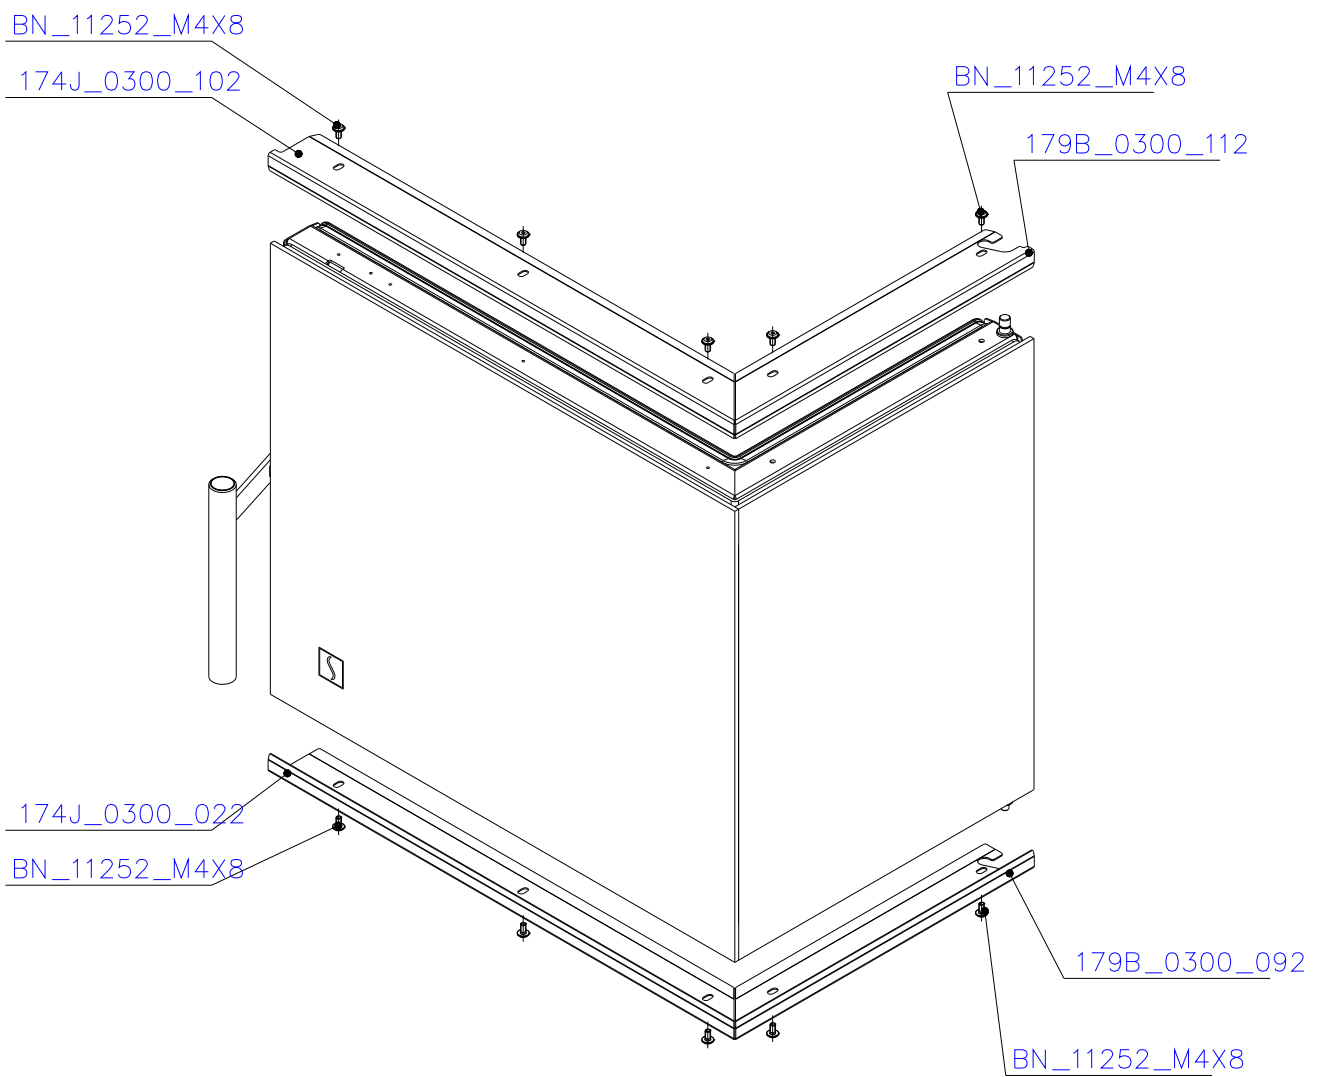

SCAN 5006 FR

SPARE PARTS