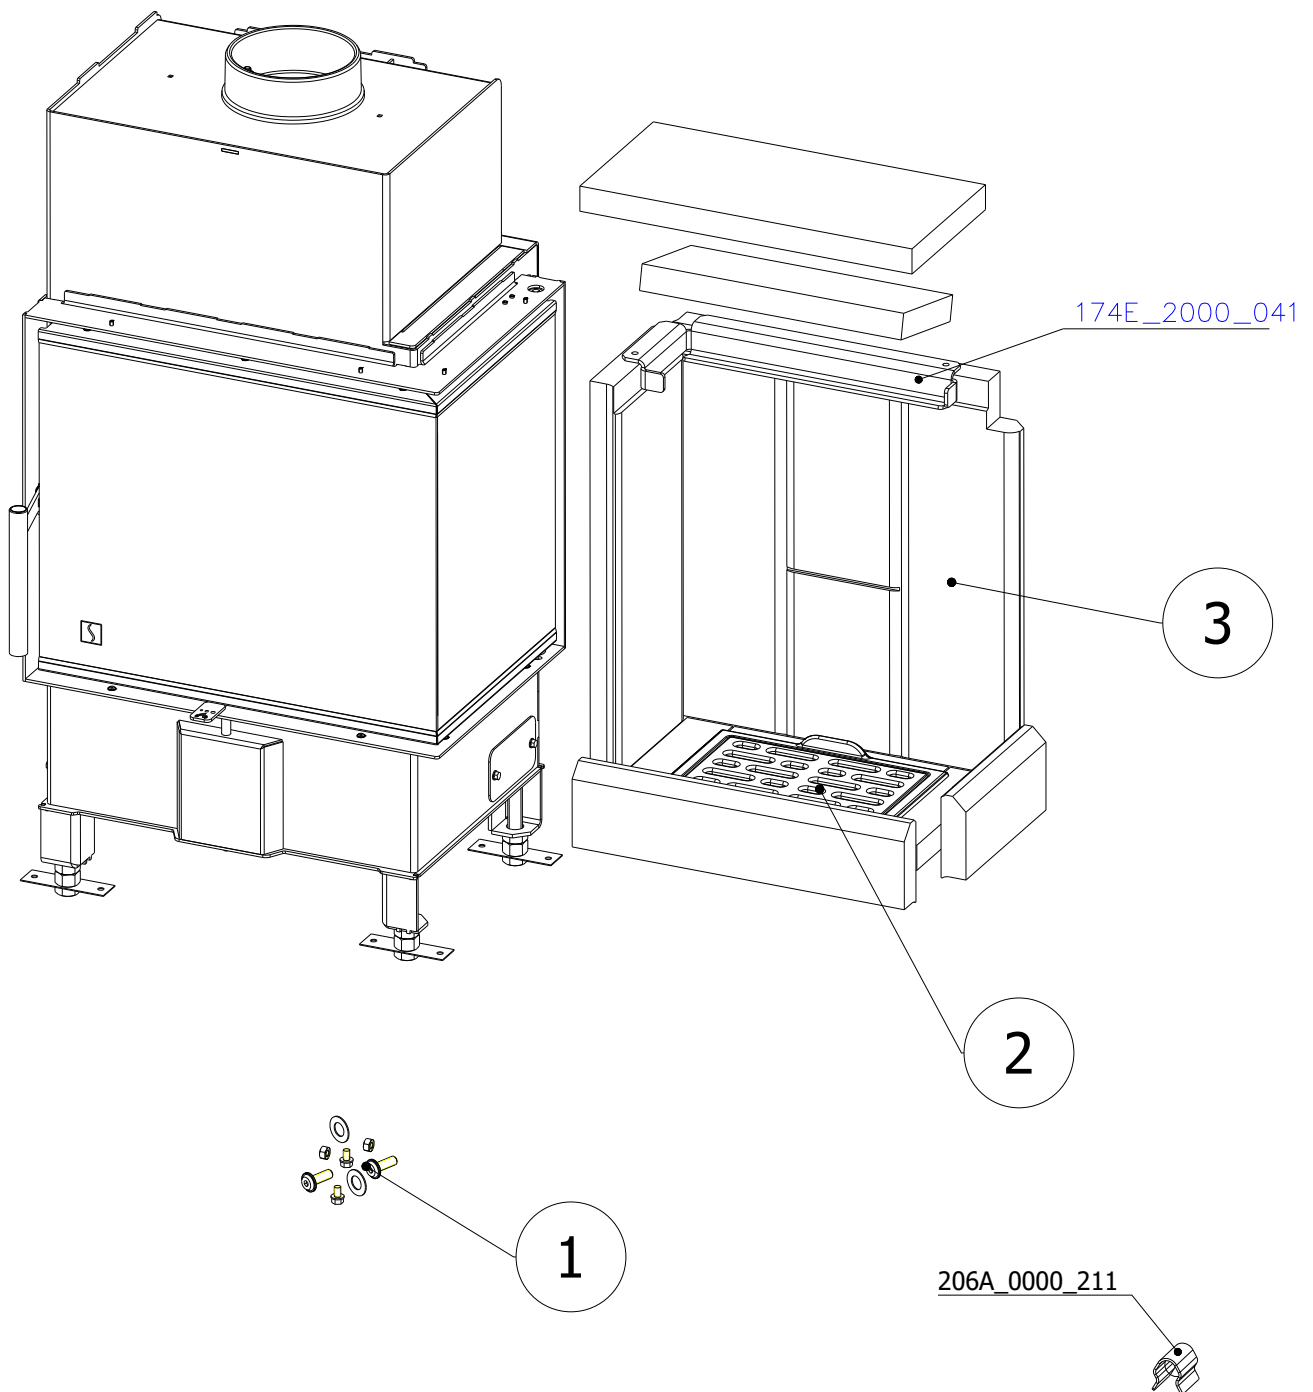

SCAN 5006 FR

SPARE PARTS

Spare parts 5006 FR

Spare part no.	Market name	Scan M3no.	Romotop no.
1	Screw assortment for SC 5000 series	12061534	-
2	Grate	50052738	174A_2000_011
3	Chamotte chamber set FR	50059050	206K_2010_001
4	Handle set	50061498	-
5	Front glass 4x478x402	50059029	632_999_478_402
6	Side glass 4x304x402	50052726	632_999_304_402
7	Glass sealing 15x4 mm, type 7226/5/0/0 - black	50052729	341_414_015_004
8	Door gasket diam. 12 mm, type 84204/3/0/0 - grey	50052731	341_414_012_616

SCAN 5006 FR

SPARE PARTS

SCAN 5006 FR

SPARE PARTS

SCAN 5006 FR

SPARE PARTS

SCAN 5006 FR

SPARE PARTS

SCAN 5006 FR

SPARE PARTS

SCAN 5006 FR

SPARE PARTS