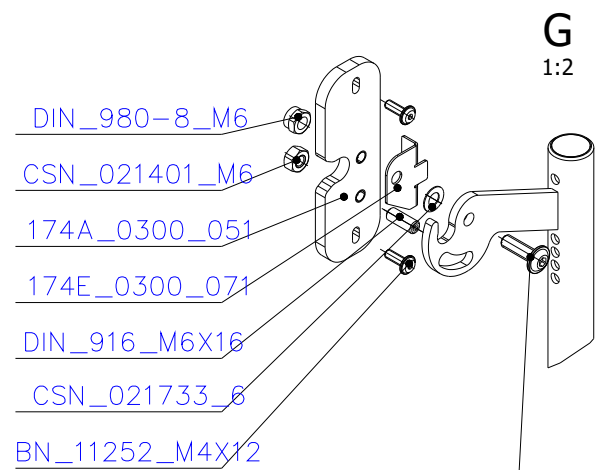

SCAN 5006 FR

SPARE PARTS

Spare parts 5006 FR

Spare part no.	Market name	Scan M3no.	Romotop no.
1	Screw assortment for SC 5000 series	12061534	-
2	Grate	50052738	174A_2000_011
3	Chamotte chamber set FR	50059050	206K_2010_001
4	Handle set	50061498	-
5	Front glass 4x478x402	50059029	632_999_478_402
6	Side glass 4x304x402	50052726	632_999_304_402
7	Glass sealing 15x4 mm, type 7226/5/0/0 - black	50052729	341_414_015_004
8	Door gasket diam. 12 mm, type 84204/3/0/0 - grey	50052731	341_414_012_616

SCAN 5006 FR

SPARE PARTS

SCAN 5006 FR

SPARE PARTS

SCAN 5006 FR

SPARE PARTS

SCAN 5006 FR

SPARE PARTS

SCAN 5006 FR

SPARE PARTS

SCAN 5006 FR

SPARE PARTS