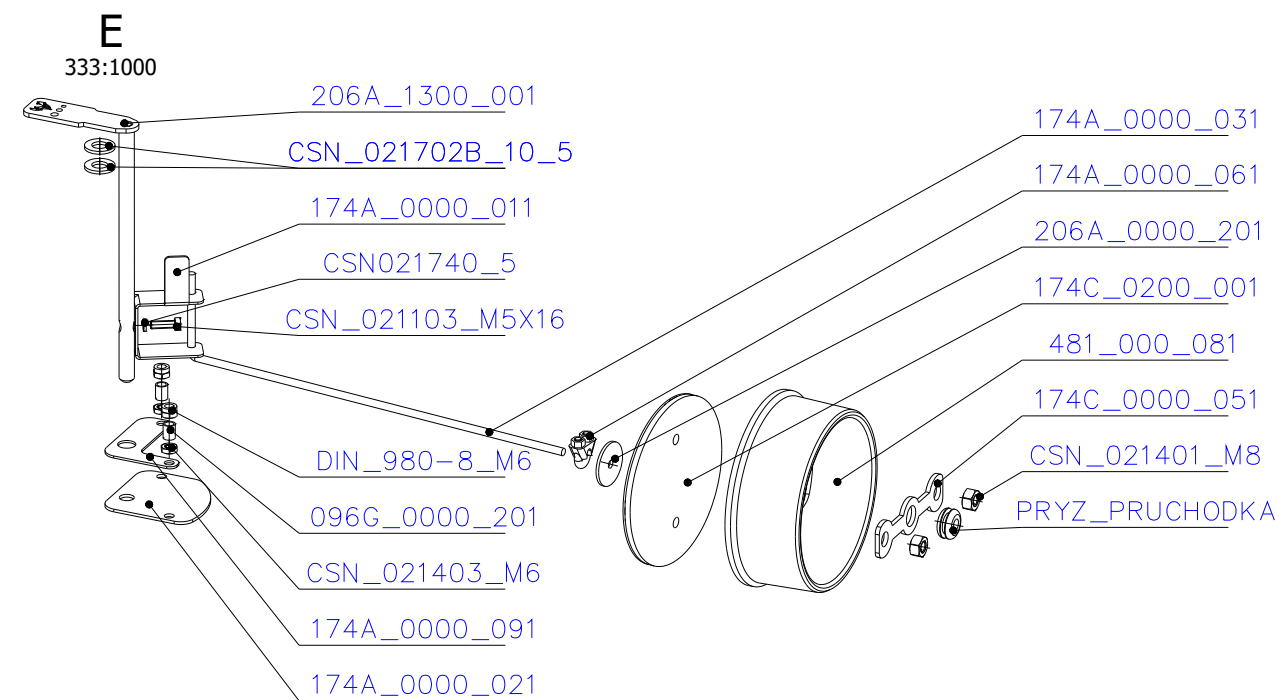

SCAN 5006 FR

SPARE PARTS

Spare parts 5006 FR

Spare part no.	Market name	Scan M3no.	Romotop no.
1	Screw assortment for SC 5000 series	12061534	-
2	Grate	50052738	174A_2000_011
3	Chamotte chamber set FR	50059050	206K_2010_001
4	Handle set	50061498	-
5	Front glass 4x478x402	50059029	632_999_478_402
6	Side glass 4x304x402	50052726	632_999_304_402
7	Glass sealing 15x4 mm, type 7226/5/0/0 - black	50052729	341_414_015_004
8	Door gasket diam. 12 mm, type 84204/3/0/0 - grey	50052731	341_414_012_616

SCAN 5006 FR

SPARE PARTS

SCAN 5006 FR

SPARE PARTS

SCAN 5006 FR

SPARE PARTS

SCAN 5006 FR

SPARE PARTS

SCAN 5006 FR

SPARE PARTS

SCAN 5006 FR

SPARE PARTS