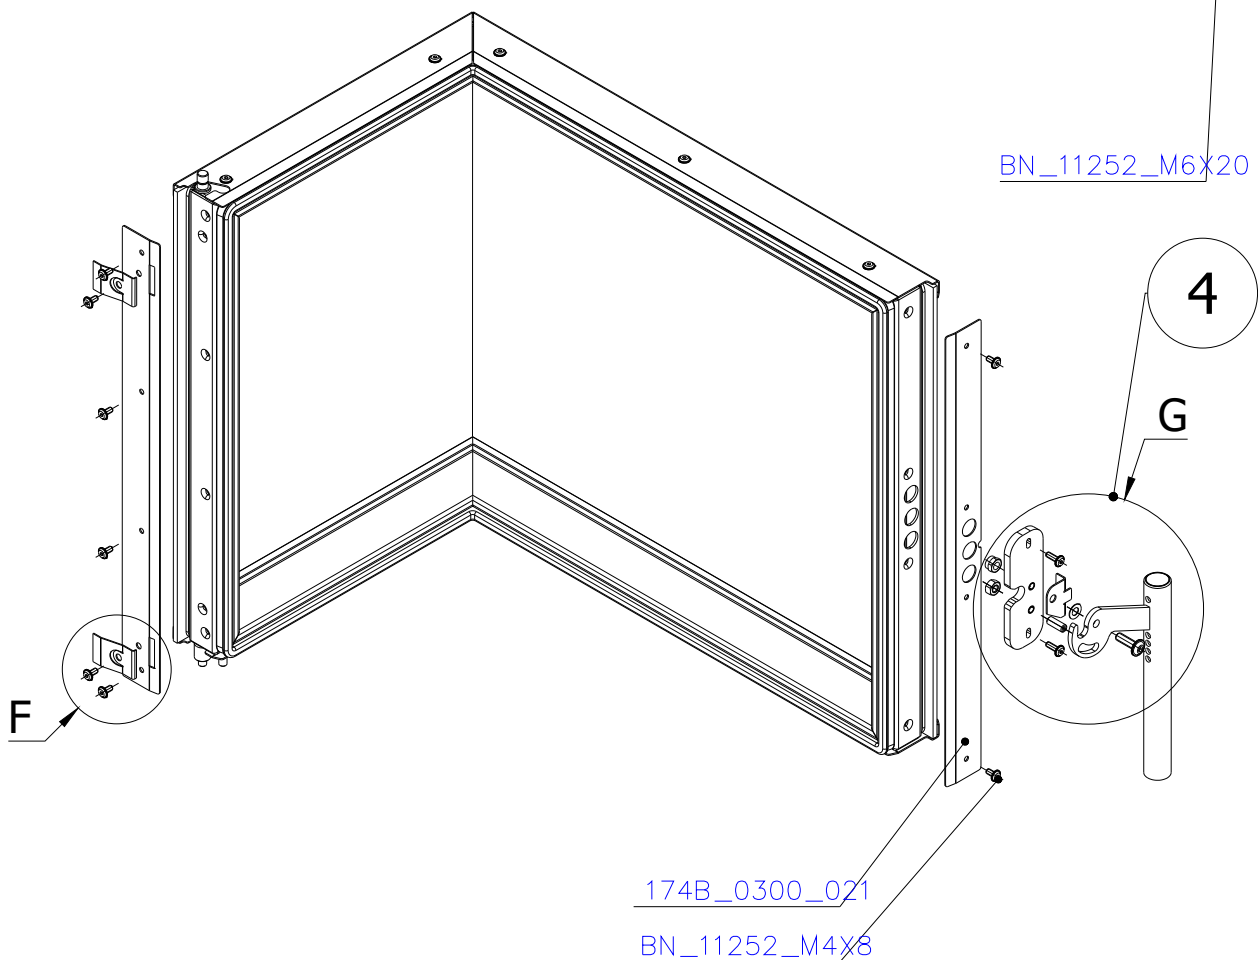

SCAN 5006 FR

SPARE PARTS