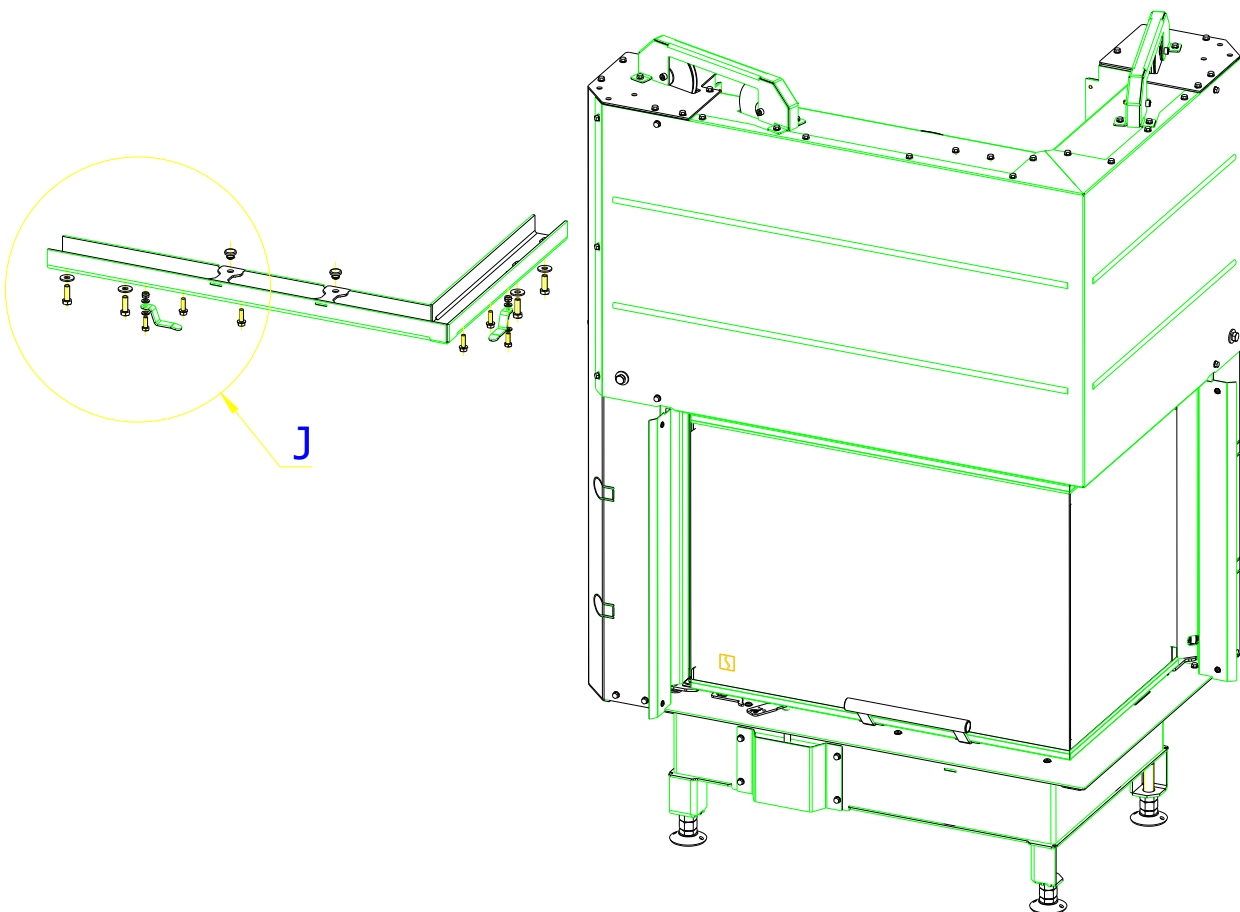

SCAN 5004 FR

SPARE PARTS

Spare parts 5004 FR			
Spare part no.	Market name	Scan M3no.	
1	Baffle plate set	50062492	174K_2010_032 + 174K_2010_032
2	Chamotte chamber set FR	50053137	174K_2010_001
3	Handle	50052740	206E_0320_001
4	Front glass 4x651,5x466	50053133	632_999_650_466
5	Side glass 4x393x466	50053134	632_999_393_466
6	Glass sealing 15x4 mm, type 7226/5/0/0 - black	50052730	341_414_015_004
7	Door gasket 15x8 mm, type 84205/6/8/0/0 - black	50052732	341_414_015_008
8	Spray black, 400 ml	50053535	-
9	Screw assortment for SC 5000 series	12061534	-

SCAN 5004 FR

SPARE PARTS

SCAN 5004 FR

SPARE PARTS

SCAN 5004 FR

SPARE PARTS

SCAN 5004 FR

SPARE PARTS

SCAN 5004 FR

SPARE PARTS

SCAN 5004 FR

SPARE PARTS

BN_11252_M4X12

RPI_UCHYTKA

206G_0000_301

153A_0000_011