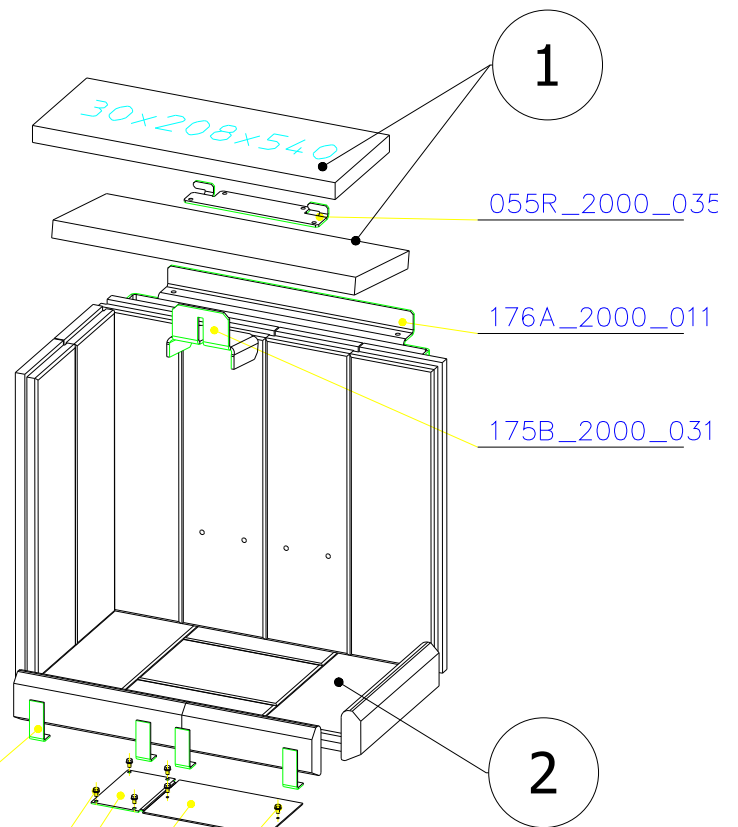

D7500DM5X8_BL_VZ

174K_0000_221

174K_0000_211

D7500DM5X8_BL_VZ