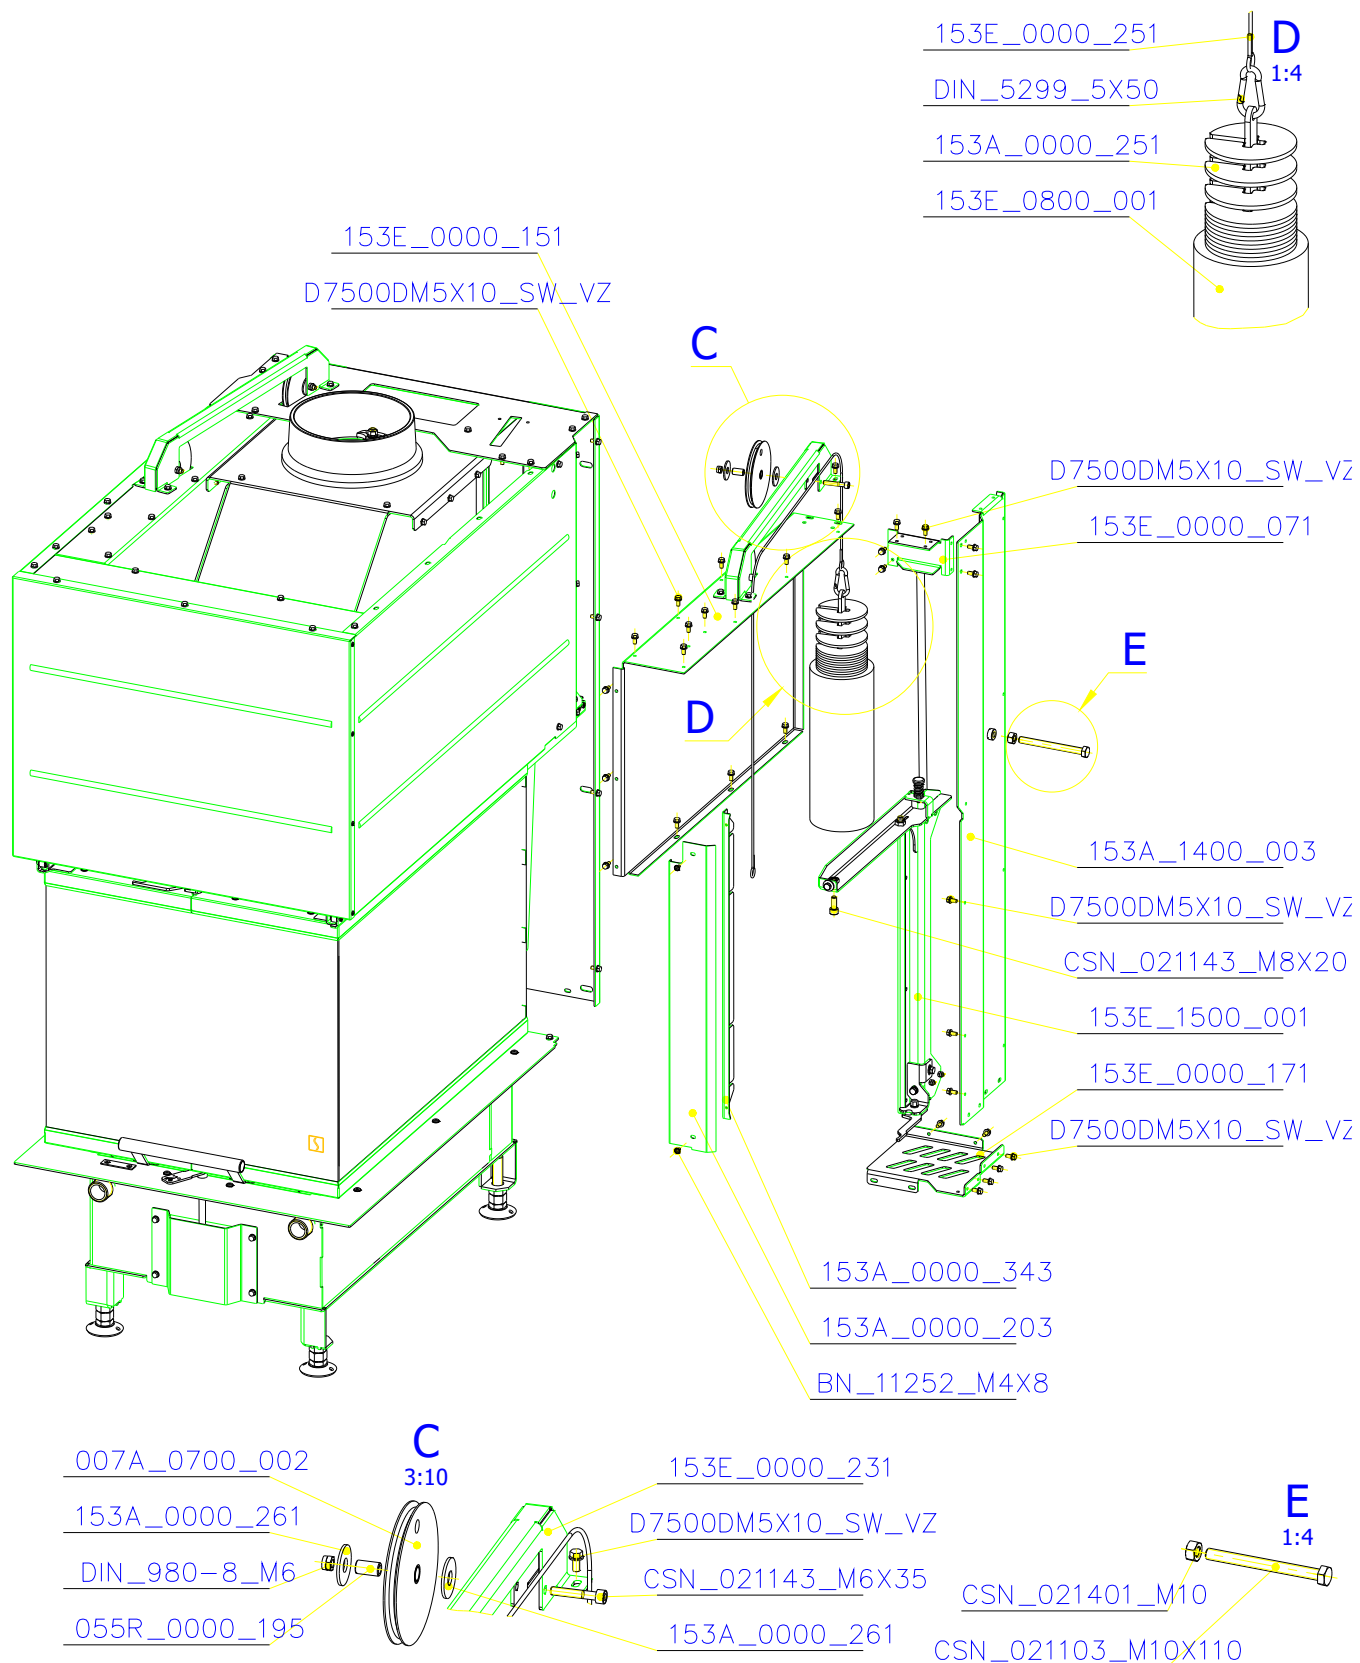

SCAN 5005 FRL

SPARE PARTS