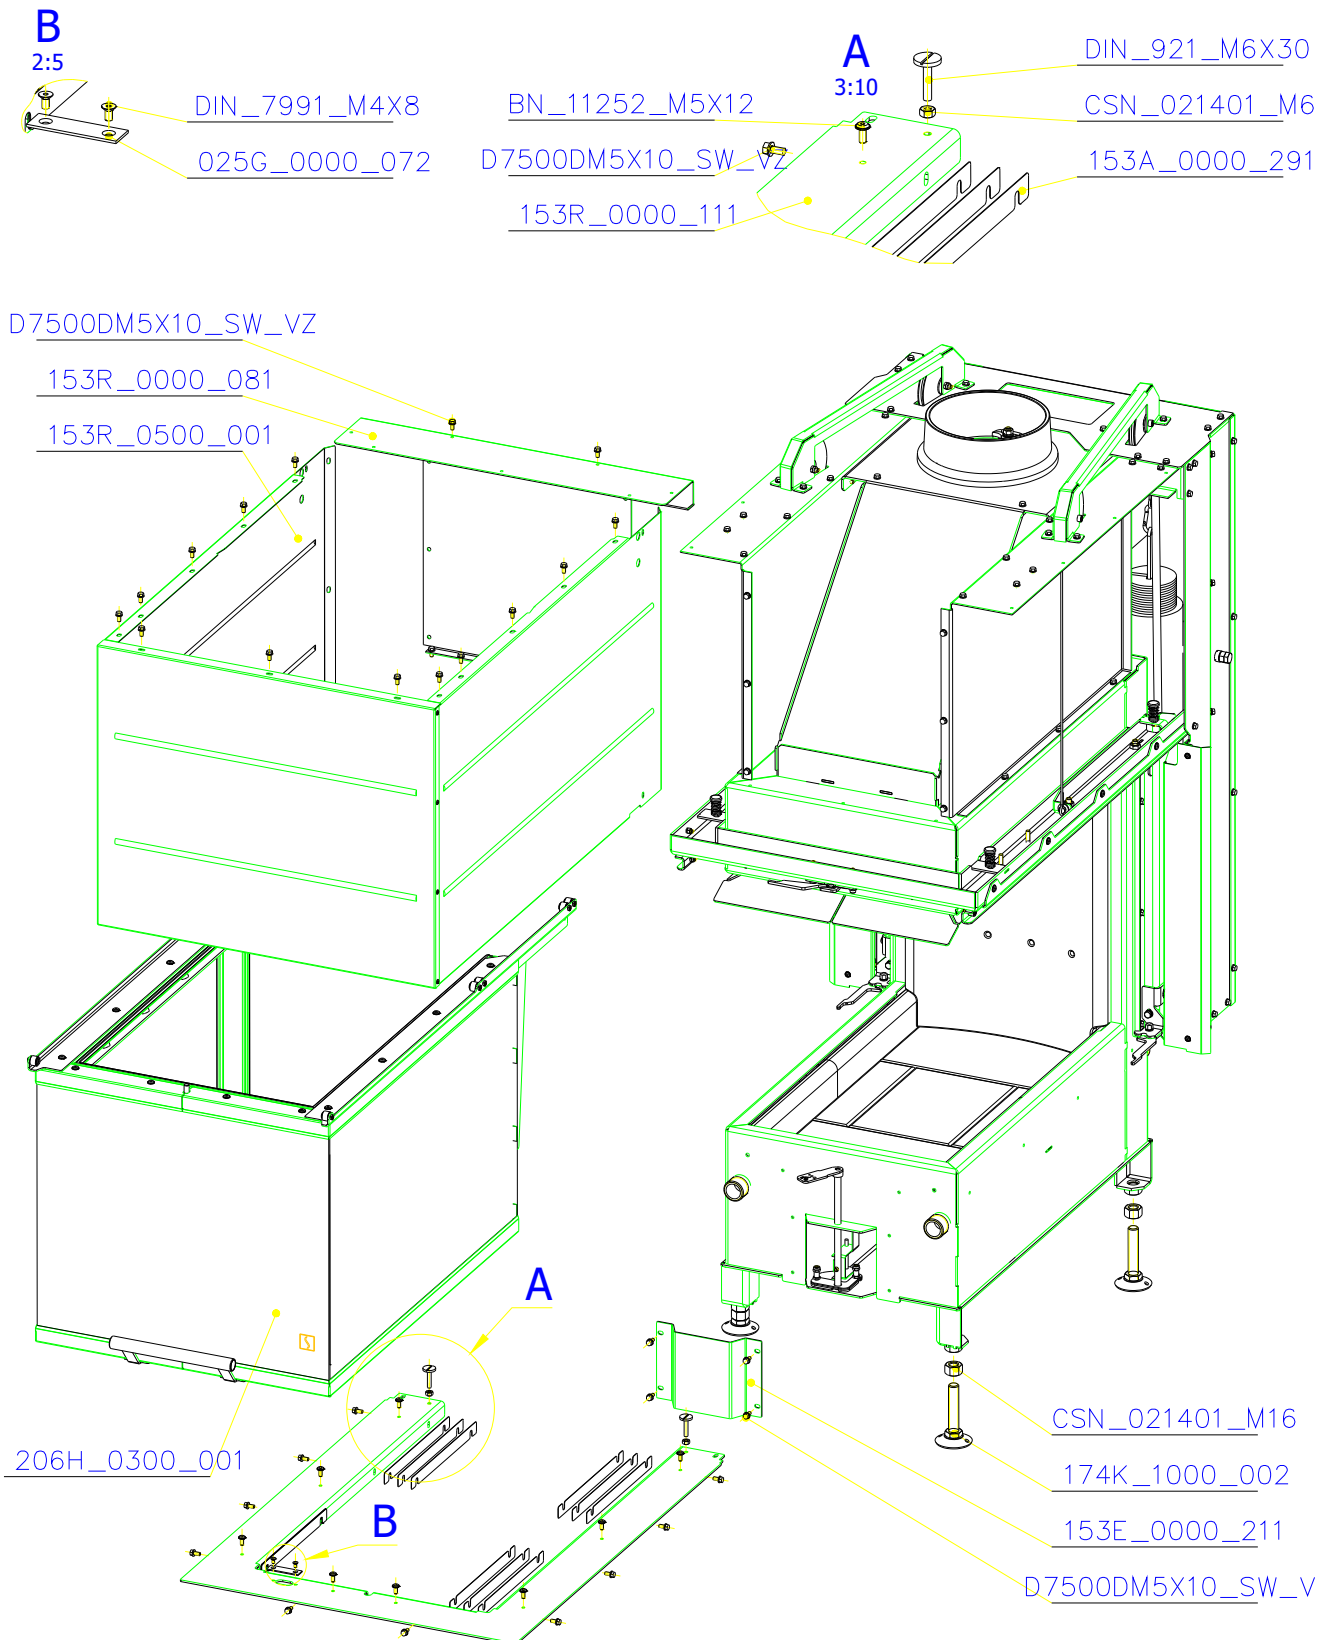

SCAN 5005 FRL

SPARE PARTS

Spare parts 5005 FRL			
Spare part no.	Market name	Scan M3no.	
1	Baffle plate set	50055225	153R_2010_092 + 153R_2010_052 + 153R_2010_032
2	Rear Vermiculite plate	50055222	206H_2010_011
3	Chamotte bottom chamber set black FLR	50055079	XXXXXXXXXX
4	Handle	50055080	206E_0320_001
5	Front glass 4x502x463	50055071	632_999_502_464
6	Side glass 4x692x463	50055069	632_999_692_464
7	Glass sealing 15x4 mm, type 7226/5/0/0 - black	50055073	341_414_015_004
8	Door gasket 15x8 mm, type 84205/6/8/0/0 - black	50055077	341_414_015_008
9	Spray black, 400 ml	50053535	-
10	Screw assortment for SC 5000 series	12061534	-

SCAN 5005 FRL

SPARE PARTS